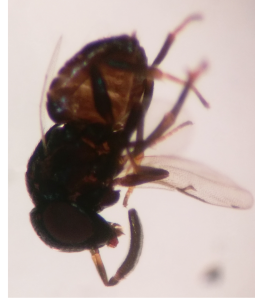

General Shadow Key

2 wings

Diptera (Flies)

Flies have one pair of fore wing and a pair of modified hind wing called "Halteres"

4 wings

Neodusmetia sangwani

Elytra
(fully hardened wing)

Coleoptera (Beetles)

Hemi-elytra
(half hardened wing)

No constrict waist
Hemiptera, Thysanoptera

Constricted waist
Hymenoptera

Body Without plumose hair

Small body size
(< 0.5 cm)

Parasitoid wasp

Larger body size
(> 0.5cm)

Predator, Large Parasitoid wasp

Plumose body hair
Pollinators

No Wings

Collembola
(Springtails)