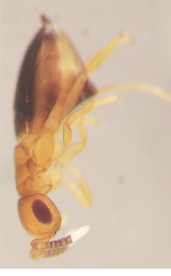

General Shadow Key

2 wings

Diptera (Flies)

Flies have one pair of fore wing and a pair of modified hind wing called "Halteres"

4 wings

Neodusmetia sangwani

Elytra
(fully hardened wing)

Coleoptera (Beetles)

Hemi-elytra
(half hardened wing)

No constrict waist
Hemiptera, Thysanoptera

Constricted waist
Hymenoptera

Body Without plumose hair

Small body size
(< 0.5 cm)

Parasitoid wasp

Larger body size
(> 0.5cm)

Predator, Large Parasitoid wasp

Plumose body hair
Pollinators

No Wings

Collembola
(Springtails)