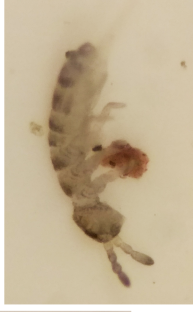

General Shadow Key

2 wings

Diptera (Flies)

Flies have one pair of fore wing and a pair of modified hind wing called "Halteres"

4 wings

Neodusmetia sangwani

Elytra
(fully hardened wing)

Coleoptera (Beetles)

Hemi-elytra
(half hardened wing)

No constrict waist
Hemiptera, Thysanoptera

Constricted waist
Hymenoptera

Body Without plumose hair

Small body size
(< 0.5 cm)

Parasitoid wasp

Larger body size
(> 0.5cm)

Predator, Large Parasitoid wasp

Plumose body hair
Pollinators

No Wings

Collembola
(Springtails)