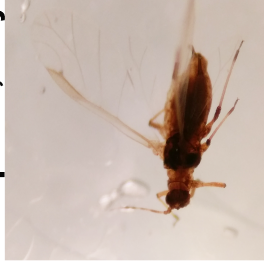

General Shadow Key

2 wings

Diptera (Flies)

Flies have one pair of fore wing and a pair of modified hind wing called "Halteres"

4 wings

Neodusmetia sangwani

Elytra
(fully hardened wing)

Coleoptera (Beetles)

Hemi-elytra
(half hardened wing)

No constrict waist
Hemiptera, Thysanoptera

Constricted waist
Hymenoptera

Body Without plumose hair

Small body size
(< 0.5 cm)

Parasitoid wasp

Larger body size
(> 0.5cm)

Predator, Large Parasitoid wasp

Plumose body hair
Pollinators

No Wings

Collembola
(Springtails)